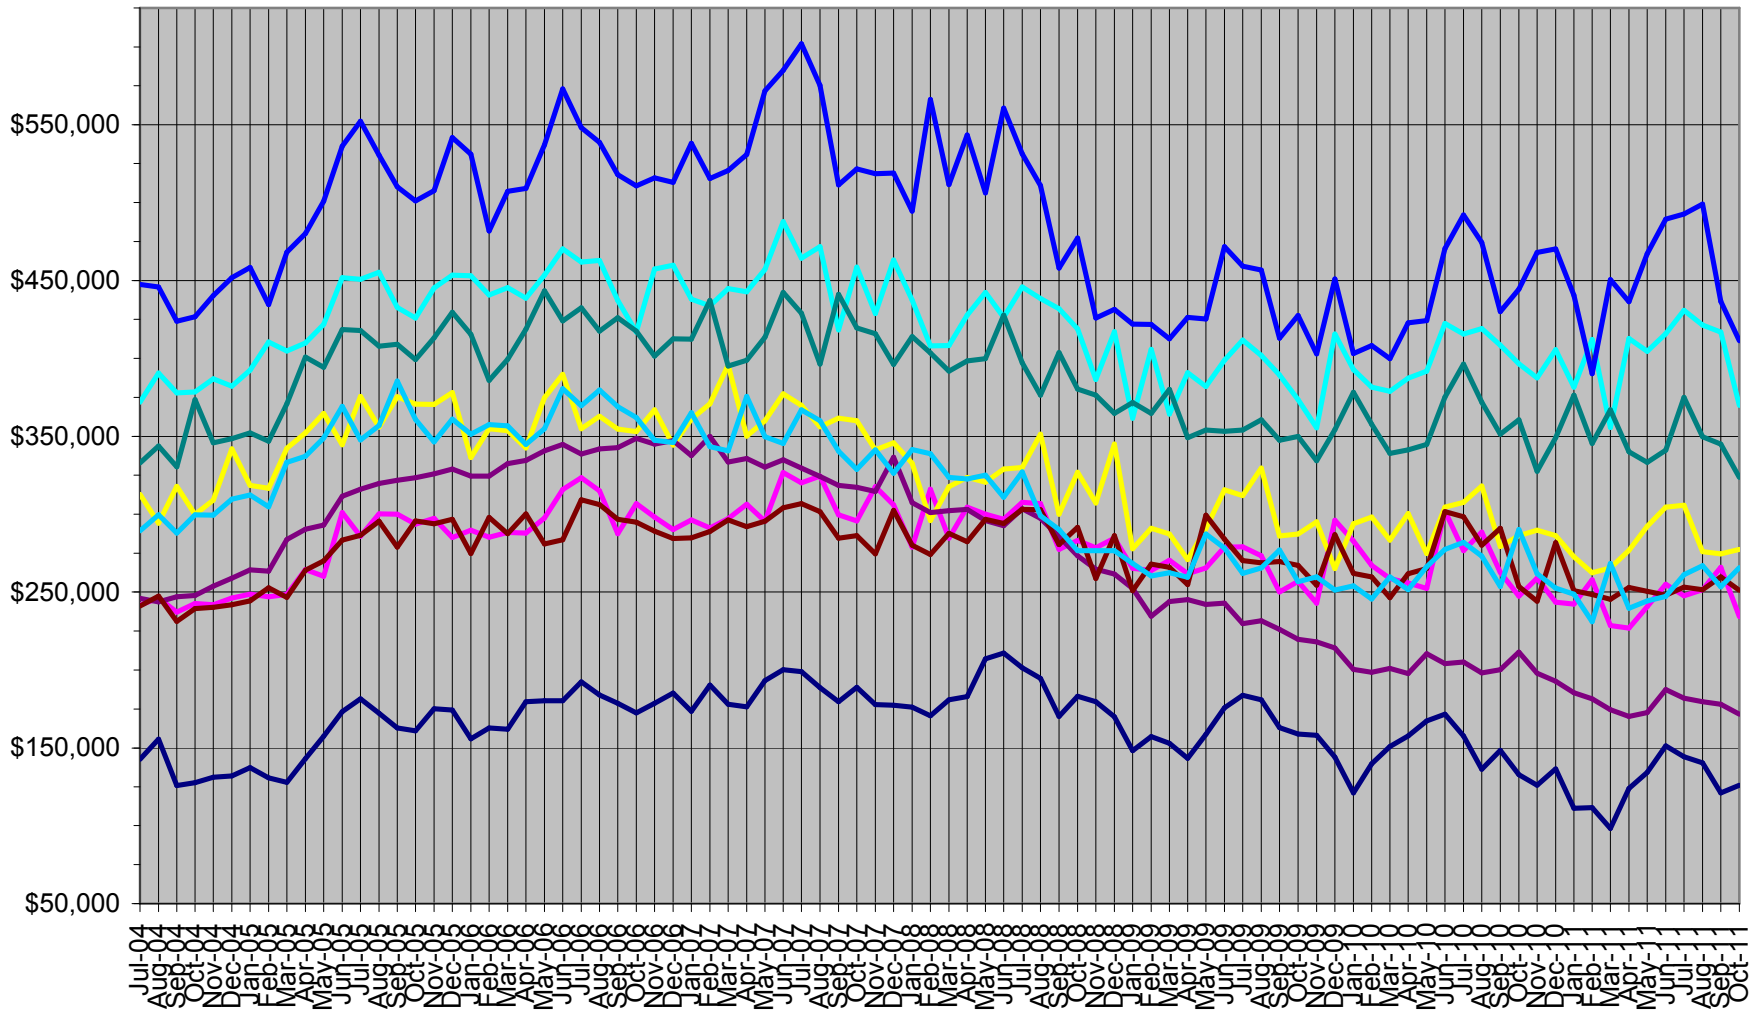

7 Year Avg. Sold Price Trends (all property types combined)

Legend: Balt City (dark blue), Balt Co. (magenta), Carroll Co. (yellow), Howard Co. (cyan), PG Co. (purple), Anne Ar Co. (teal), Mont. Co. (blue), Harford Co. (red), Fred. Co. (light blue)

Data compiled per M.R.I.S. MLS Service, 11/11/2011

Chart produced by:

Art Lane, Associate Broker

Metro Referral Associates, Inc.

website: <http://Home-Sweet-Home.us> blog: <http://Home-Sweet-Home.us/blog>